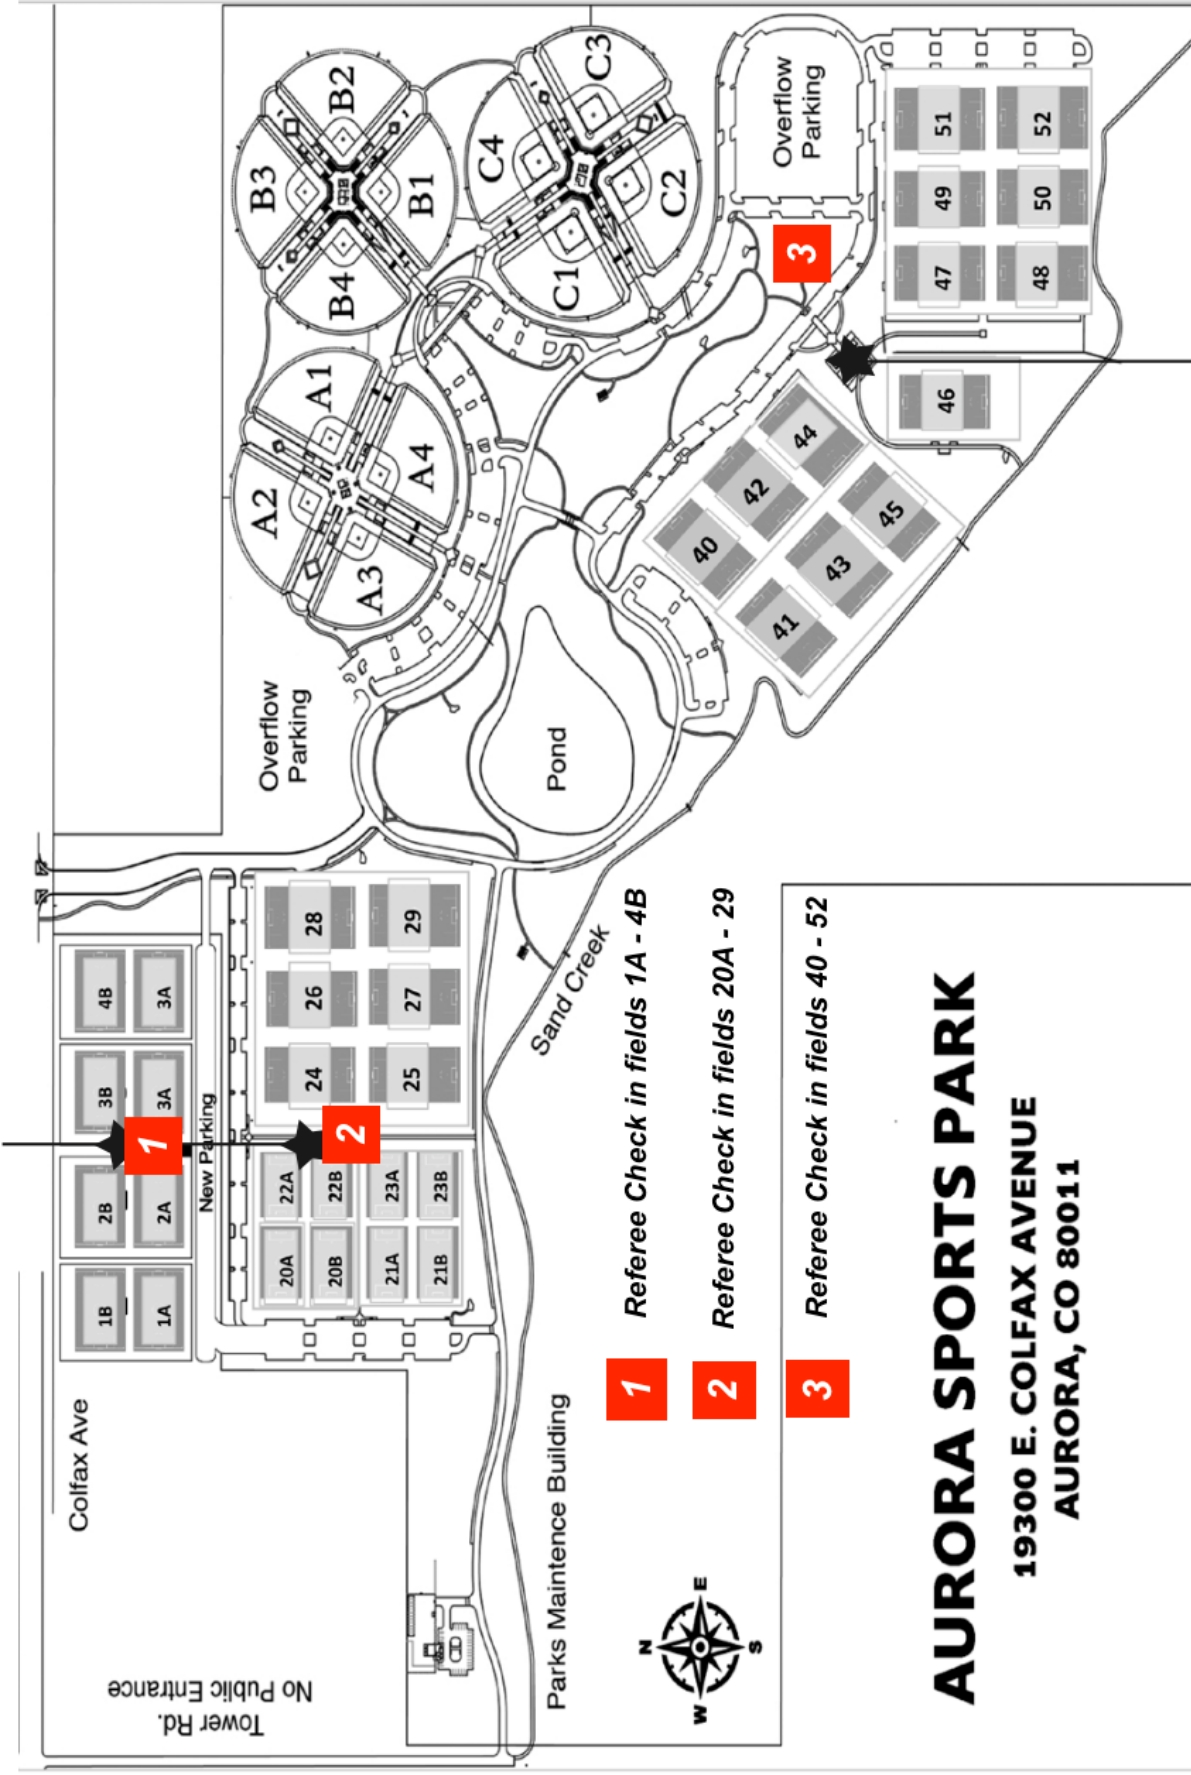

TOURNAMENT HEADQUARTERS - WEST

Tower Rd.
No Public Entrance

Colfax Ave

New Parking

Parks Maintenance Building

Sand Creek

Pond

Overflow Parking

Overflow Parking

- 1** Referee Check in fields 1A - 4B
- 2** Referee Check in fields 20A - 29
- 3** Referee Check in fields 40 - 52

AURORA SPORTS PARK

**19300 E. COLFAX AVENUE
AURORA, CO 80011**

TOURNAMENT HEADQUARTERS - EAST